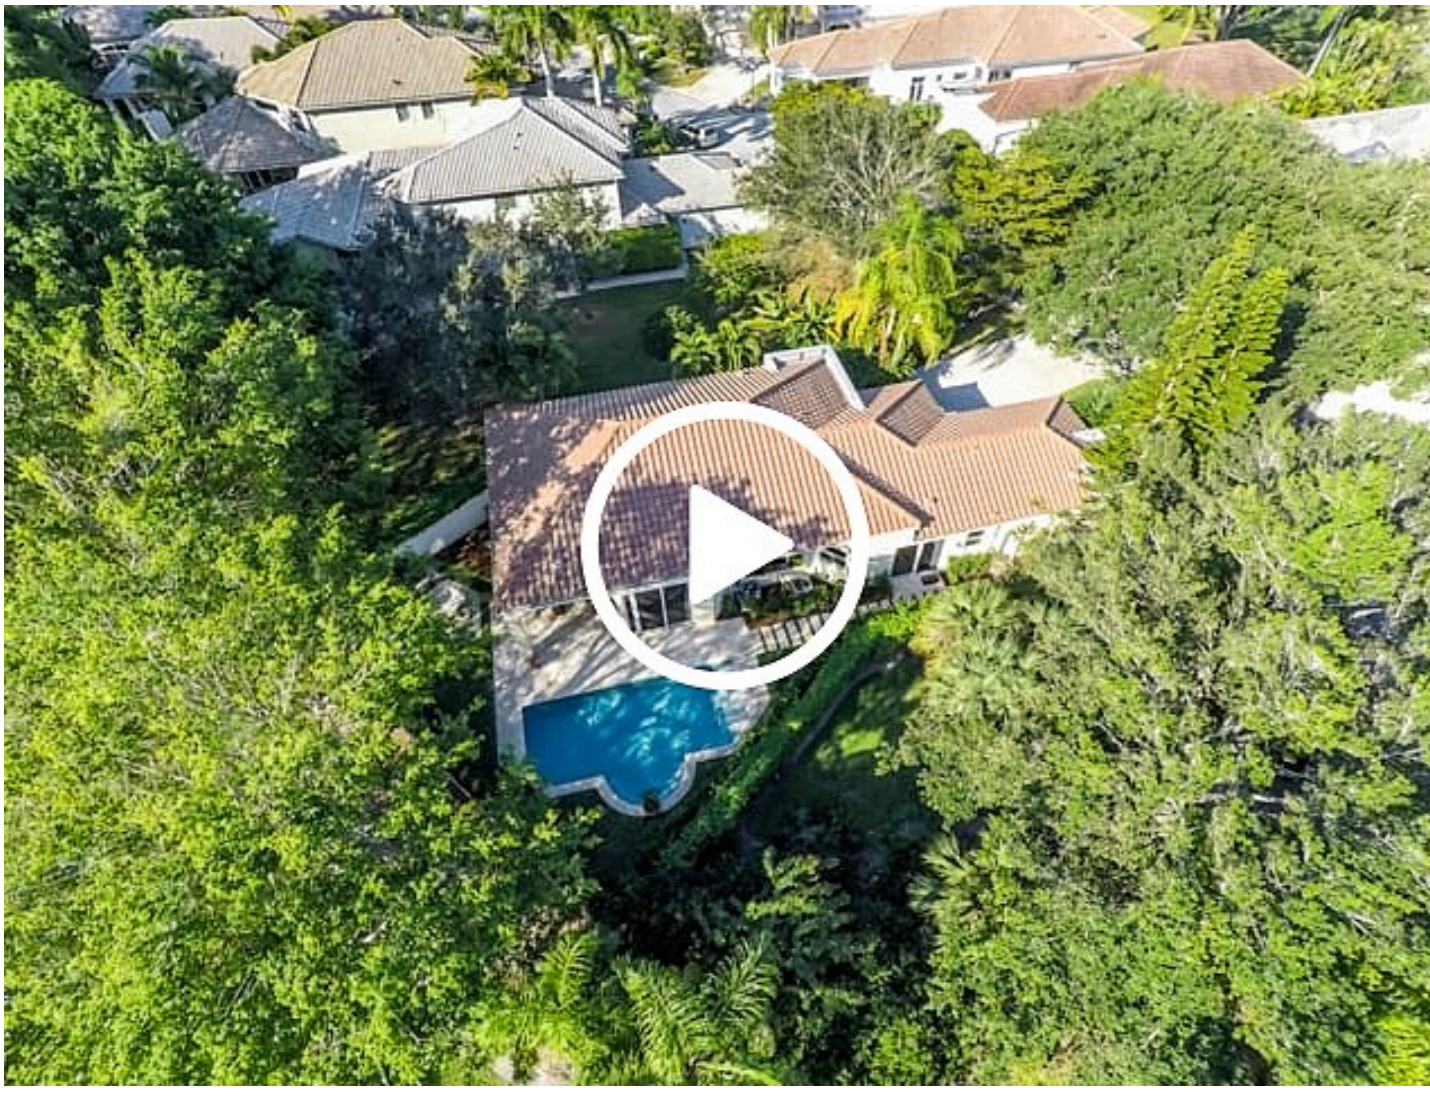

Just Listed: 2707 Players Court

Listed at: \$935,000

A picture-perfect 3-bedroom, 3.5-bathroom home in Palm Beach Polo & Country Club. New hardwood floors and large windows span the home. The kitchen includes floor-to-ceiling custom cabinets and a waterfall granite island. An immaculate renovation resulted in a luxurious master suite, which features vaulted ceilings and a bathroom with double sinks and both a shower and bath. A step onto the covered patio reveals a private pool and outdoor living area.

[View 2707 Players Court](#)

[Schedule a Showing of 2707 Players Court](#)

Price Reduction: 2691 Players Court

Now Listed at: \$799,000

Expansive home with 5 bedrooms, 4 full bathrooms, and 2 half bathrooms. The property includes two separate lots, allowing room for a second home or guest cottage. The residence has a bright, open concept with marble floors, vaulted ceilings, a loft, walk-in closets, and large bathrooms. The custom kitchen features wood cabinets, granite countertops, and a wet bar. The outdoor space includes a 2.5 car garage, open patio, pool with garden views, and a sprawling backyard.